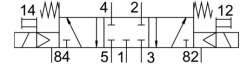

Air solenoid valve CPE14-M1CH-5/3G-1/8

Part number: 550241

FESTO

Data sheet

Feature	Value
Valve function	5/3, closed
Actuation type	Electrical
Width	14 mm
Standard nominal flow rate	750 l/min
Pneumatic working port	G1/8
Operating voltage	24V DC
Operating pressure	0.3 MPa ... 0.8 MPa
Operating pressure	3 bar ... 8 bar
Structural design	Piston gate valve
Reset method	Mechanical spring
Maritime classification	See certificate
Degree of protection	IP65 IP67 With plug socket as per IEC 60529
Nominal width	6 mm
Type code	CPE14
Exhaust air function	With flow control option
Sealing principle	Soft
Mounting position	Any
Manual override	Detenting via accessory Non-detenting
Type of control	Pilot-controlled
Pilot air supply port	Internal
Flow direction	Non-reversible
Symbol	00991033
Valve position ID	Label holder
Lap	Overlap
Switching time off	42 ms
On switching time	20 ms
Duty cycle	100%
Max. positive test pulse with 0 signal	1200 µs
Max. negative test pulse on 1 signal	900 µs
Coil characteristics	24 V DC: 1.28 W
Permissible voltage fluctuations	-15 % / +10 %
Operating medium	Compressed air as per ISO 8573-1:2010 [7:4:4]
Information on operating and pilot media	Operation with oil lubrication possible (required for further use)